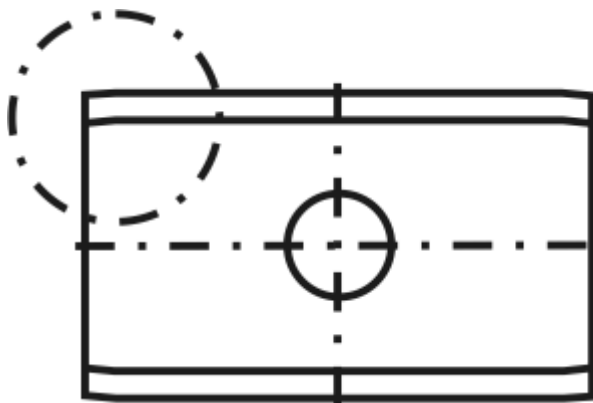

Edge of Arlington Saw & Tool, Inc.

124 South Collins
Arlington, TX 76010
Phone: 817-461-7171 • Fax: 817-795-6651
Toll Free: 888-461-7171
Email: info@eoasaw.com
Website: www.eoasaw.com

Item #106676, Tigra Reversible Knives: Planer Inserts

$65.80

Thank you for shopping with us!

SPECIFICATIONS	
Manufacturer	Tigra
Grade	T04MG-CR
Length	24.7 mm
Thickness	1.5 mm
Width	12 mm
Unit Price	$6.58
Pack Quantity	Box of 10 inserts