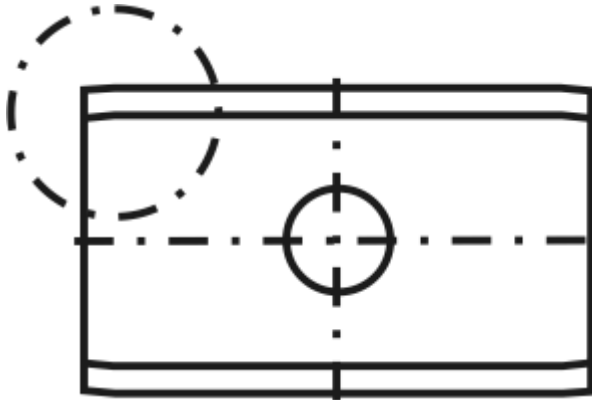

Edge of Arlington Saw & Tool, Inc.

124 South Collins
Arlington, TX 76010
Phone: 817-461-7171 • Fax: 817-795-6651
Toll Free: 888-461-7171
Email: info@eoasaw.com
Website: www.eoasaw.com

Item #104120, Tigra Reversible Knives: Planer Inserts **$61.20**

Thank you for shopping with us!

SPECIFICATIONS

Manufacturer	Tigra
Grade	T04F-CR
Length	24.7 mm
Thickness	1.5 mm
Width	12.0 mm
Unit Price	$6.12
Pack Quantity	Box of 10 inserts