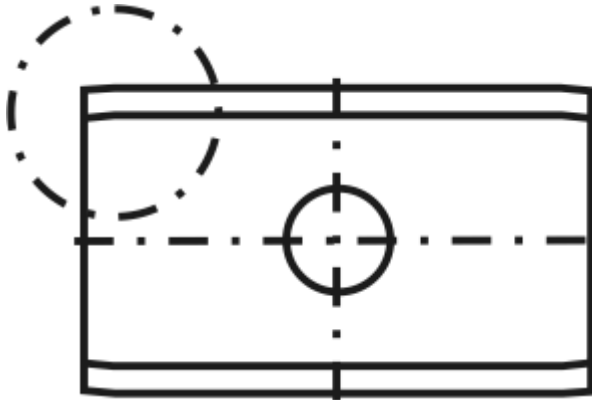

Edge of Arlington Saw & Tool, Inc.

124 South Collins
Arlington, TX 76010
Phone: 817-461-7171 • Fax: 817-795-6651
Toll Free: 888-461-7171
Email: info@eoasaw.com
Website: www.eoasaw.com

Item #104119, Tigra Reversible Knives: Planer Inserts **$61.20**

Thank you for shopping with us!

SPECIFICATIONS

Manufacturer	Tigra
Grade	T04F-CR
Length	24 mm
Thickness	1.5 mm
Width	12.0 mm
Unit Price	$6.12
Pack Quantity	Box of 10 inserts