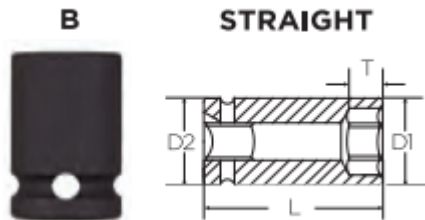

Edge of Arlington Saw & Tool, Inc.

124 South Collins
Arlington, TX 76010
Phone: 817-461-7171 • Fax: 817-795-6651
Toll Free: 888-461-7171
Email: info@eoasaw.com
Website: www.eoasaw.com

Item #10381, Vega 6-pt Impact Sockets Std Length - 1/4" Sq Drive (SAE) **\$4.00**

Thank you for shopping with us!

Made from S2 modified shock resistant steel for professional performance and durability. Rounded corners on hex and square opening for stress relief.

SPECIFICATIONS	
Diameter (D1)	0.58 in
Diameter (D2)	0.58 in
Length	1 in
Manufacturer	Vega Industries
Opening	3/8 in
Style	B