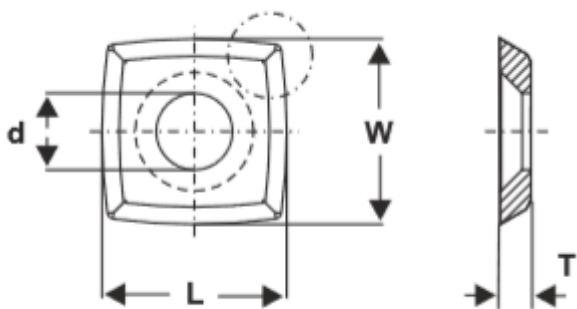

Edge of Arlington Saw & Tool, Inc.

124 South Collins
Arlington, TX 76010
Phone: 817-461-7171 • Fax: 817-795-6651
Toll Free: 888-461-7171
Email: info@eoasaw.com
Website: www.eoasaw.com

For use in planer heads!

Item #101540, Tigra Square Knives: 4-sided

$44.80

Thank you for shopping with us! **Special Volume Price!** Cutting edge with radius and rounded edges. This replaces 013320.

SPECIFICATIONS	
Manufacturer	Tigra
Grade	T10MG
Length	15 mm
No. of Sides	4
Note	Special volume pricing
Radius	150 mm
Style	Weinig #637100
Thickness	2.5 mm
Type	Radius & Rounded Edges
Unit Price	$4.48
Width	15 mm
Pack Quantity	Box of 10 inserts: Special Volume Price!