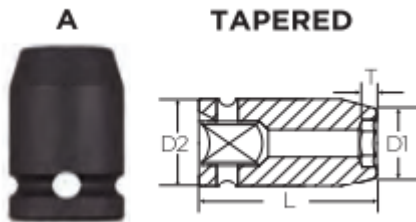

Edge of Arlington Saw & Tool, Inc.

124 South Collins
Arlington, TX 76010
Phone: 817-461-7171 • Fax: 817-795-6651
Toll Free: 888-461-7171
Email: info@eoasaw.com
Website: www.eoasaw.com

Item #10141, Vega 6-pt Impact Sockets Std Length - 1/4" Sq Drive (SAE) **\$3.78**

Thank you for shopping with us!

Made from S2 modified shock resistant steel for professional performance and durability. Rounded corners on hex and square opening for stress relief.

SPECIFICATIONS	
Diameter (D1)	0.42 in
Diameter (D2)	0.51 in
Length	1 in
Manufacturer	Vega Industries
Opening	1/4 in
Style	A