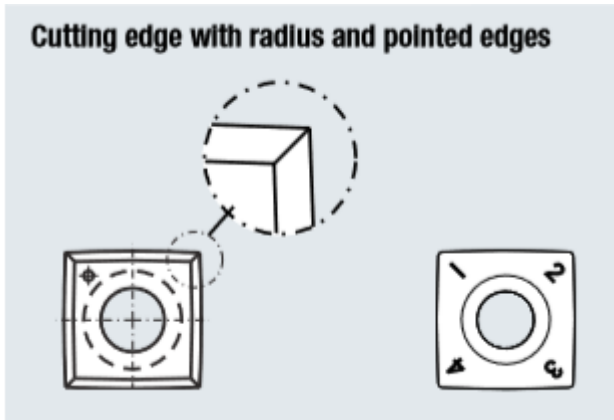

Edge of Arlington Saw & Tool, Inc.

124 South Collins
Arlington, TX 76010
Phone:817-461-7171 • Fax: 817-795-6651
Toll Free: 888-461-7171
Email: info@eoasaw.com
Website: www.eoasaw.com

Item #101180, Tigra Square Knives: 4-sided

$68.40

Thank you for shopping with us!

Cutting edge with radius and pointed edges

SPECIFICATIONS

Manufacturer	Tigra
Grade	T10MG
Length	15 mm
No. of Sides	4
Note	--
Radius	100 mm
Style	--
Thickness	2.5 mm
Type	Radius & Pointed Edges
Unit Price	$6.84
Width	15 mm
Pack Quantity	Box of 10 inserts