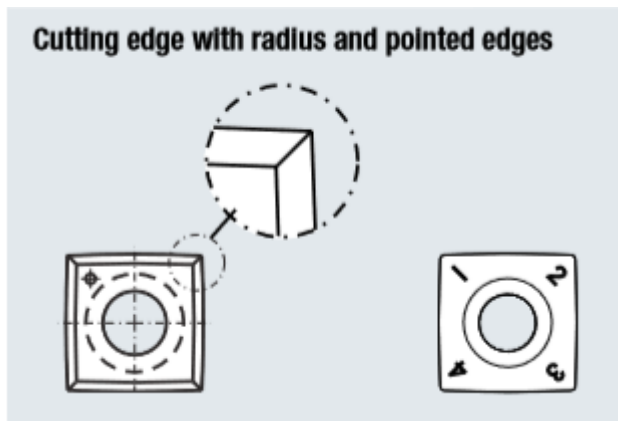

Edge of Arlington Saw & Tool, Inc.

124 South Collins
Arlington, TX 76010
Phone:817-461-7171 • Fax: 817-795-6651
Toll Free: 888-461-7171
Email: info@eoasaw.com
Website: www.eoasaw.com

Item #101180, Tigra Square Knives: 4-sided

$68.40

Thank you for shopping with us!

Cutting edge with radius and pointed edges

SPECIFICATIONS	
Manufacturer	Tigra
Grade	T10MG
Length	15 mm
No. of Sides	4
Note	--
Radius	100 mm
Style	--
Thickness	2.5 mm
Type	Radius & Pointed Edges
Unit Price	$6.84
Width	15 mm
Pack Quantity	Box of 10 inserts