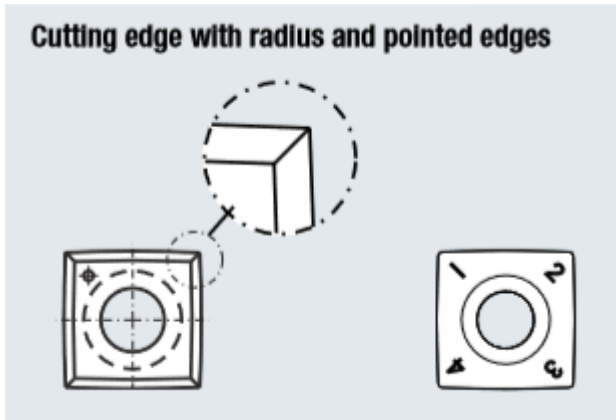

Edge of Arlington Saw & Tool, Inc.

124 South Collins
Arlington, TX 76010
Phone:817-461-7171 • Fax: 817-795-6651
Toll Free: 888-461-7171
Email: info@eoasaw.com
Website: www.eoasaw.com

Item #100791, Tigra Square Knives: 4-sided

$41.40

Thank you for shopping with us!

Cutting edge with radius and pointed edges

SPECIFICATIONS

Manufacturer	Tigra
Grade	T10MG
Length	15 mm
No. of Sides	4
Note	--
Radius	150 mm
Style	--
Thickness	2.5 mm
Type	Radius & Pointed Edges
Unit Price	$4.14
Width	15 mm
Pack Quantity	Box of 10 inserts