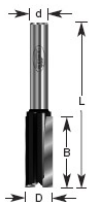

Edge of Arlington Saw & Tool, Inc.

124 South Collins
Arlington, TX 76010
Phone: 817-461-7171 • Fax: 817-795-6651
Toll Free: 888-461-7171
Email: info@eoasaw.com
Website: www.eoasaw.com

Item #100-22, Amana Professional Quality Straight Plunge Router Bits - 1/4" Shank, 2 Flute

\$11.73

Thank you for shopping with us!

1/4" Shank

Two-Flute

Carbide-Tipped

Professional Quality

SPECIFICATIONS

Manufacturer	Amana Tool
Diameter	1/4 in
Cut Height, Length, or Width	1 in
Note	--
Flute	2
Overall Length	2 7/8 in
Shank	1/4 in