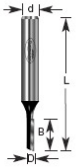

Edge of Arlington Saw & Tool, Inc.

124 South Collins
Arlington, TX 76010
Phone: 817-461-7171 • Fax: 817-795-6651
Toll Free: 888-461-7171
Email: info@eoasaw.com
Website: www.eoasaw.com

Item #100-02, Amana Professional Quality Straight Plunge Router Bits - 1/4" Shank, 1 Flute **\$10.36**

Thank you for shopping with us!
These router bits make plunge cuts and slots

1/4" Shank
Single Flute
Carbide-Tipped
Professional Quality

SPECIFICATIONS

Manufacturer	Amana Tool
Diameter	1/4 in
Cut Height, Length, or Width	1 in
Overall Length	2 3/8 in
Shank	1/4 in
Flute	1