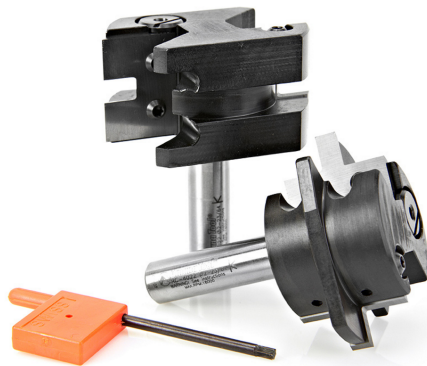

Edge of Arlington Saw & Tool, Inc.

124 South Collins

Arlington, TX 76010

Phone:817-461-7171 • Fax: 817-795-6651

Toll Free: 888-461-7171

Email: info@eoasaw.com

Website: www.eoasaw.com

Amana Tool "Instile™" Adjustable Mission Style Tongue & Groove Set

Edge of Arlington offers free shipping in the United States when you choose flat rate shipping. Insert Carbide; for 5/8" to 1 3/16" Material Adjust the panel groove width from 5.4mm to 6.6mm using the easy-to-use adjustment knob—no shims necessary. The perfect fix for undersized plywood flat panel "Mission Style, Arts & Crafts, and Shaker" cabinet doors! Set includes unique adjustment system: -Designed to cut precise grooves to provide undersized plywood veneered panels with a snug rattle-free fit. -Each set includes 2 pieces (1 for stile cuts and 1 for rail cuts) Replacement knives sold individually (2 replacement knives required per bit). Replacement screw #67117 and key #5005

Item #	Replacement Parts	Manufacturer	Cut Depth	Diameter	Cut Height, Length, or Width	Overall Length	Shank	Knives	Price
RC-4022	Screw #67117, Key #5005	Amana Tool	3/8 in	2 3/8 in	1 3/16 in	2 15/16 in	1/2 in	RCK-330, RCK-332, RCK-334, RCK-336	\$357.17