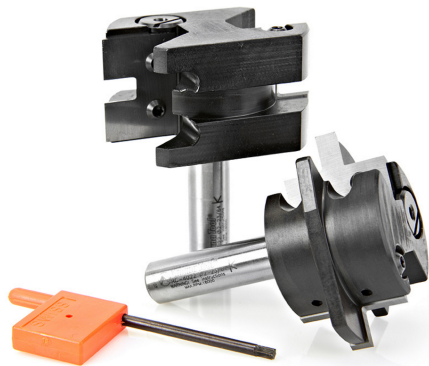

Edge of Arlington Saw & Tool, Inc.

124 South Collins

Arlington, TX 76010

Phone:817-461-7171 • Fax: 817-795-6651

Toll Free: 888-461-7171

Email: info@eoasaw.com

Website: www.eoasaw.com

Amana Tool Instile™ Adjustable Mission Style Tongue & Groove Set

Thank you for shopping with us! Insert Carbide; for 5/8" to 1 3/16" Material Adjust the panel groove width from 5.4mm to 6.6mm using the easy-to-use adjustment knob—no shims necessary. The perfect fix for undersized plywood flat panel "Mission Style, Arts & Crafts, and Shaker" cabinet doors! Set includes unique adjustment system: -Designed to cut precise grooves to provide undersized plywood veneered panels with a snug rattle-free fit. -Each set includes 2 pieces (1 for stile cuts and 1 for rail cuts) Replacement knives sold individually (2 replacement knives required per bit). Replacement screw #67117 and key #5005

Item #	Manufacturer	Diameter	Cut Depth	Cut Height, Length, or Width	Knives	Replacement Parts	Overall Length	Shank	Price
RC-4022	Amana Tool	2 3/8 in	3/8 in	1 3/16 in	RCK-330, RCK-332, RCK-334, RCK-336	Screw #67117, Key #5005	2 15/16 in	1/2 in	\$333.54