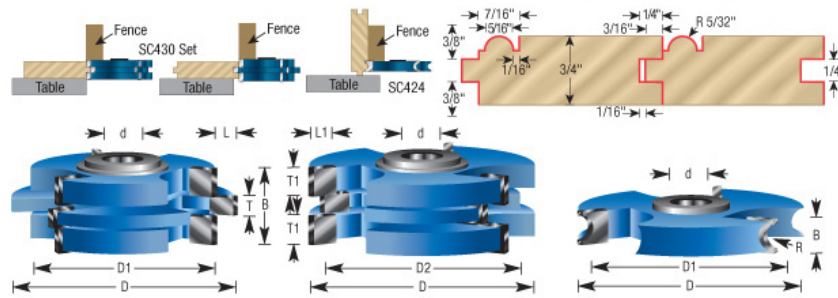

Thank you for shopping with us! Wainscot and paneling are great ways to add visual interest to walls. Paneling is used to cover an entire wall, while wainscot stops at the chair rail. Create a 5/16" diameter bead along the edges of the stock. Designed for 3/4" thick stock and creates an interlocking 1/4" tongue and groove joint for ease of assembly.

| Item # | Bore | Cut Height, Length, or Width | Diameter (D1) | Manufacturer | Note | Radius | Price |
|--------|-----------------|------------------------------|---------------|--------------|-----------------------------------|---------|----------------|
| SC424 | 1/2 in & 3/4 in | 7/16 in | 2 11/16 in | Amana Tool | Rub collar for 3/4 in arbor only. | 5/32 in | \$43.54 |