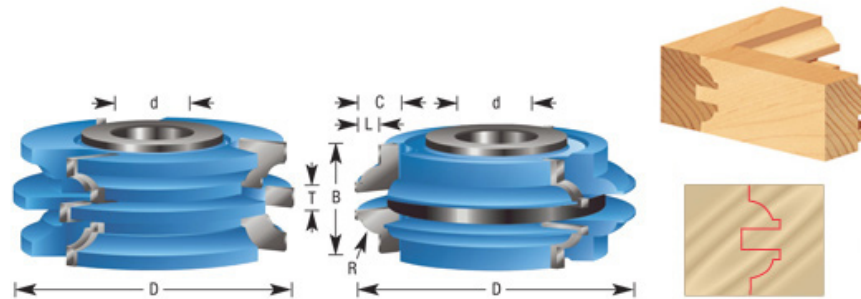

Edge of Arlington Saw & Tool, Inc.

124 South Collins
 Arlington, TX 76010
 Phone:817-461-7171 • Fax: 817-795-6651
 Toll Free: 888-461-7171
 Email: info@eoasaw.com
 Website: www.eoasaw.com

**Amana Tool Stile & Rail Cabinet Door Set for 1" to 1 3/8" Material:
 Bead**

Thank you for shopping with us! (C)Length of Carbide 3/8 (L) Depth of Groove 7/16 Optional Rub Collar C-019 (T) Width of Groove 1/4

Item #	Manufacturer	Diameter	Cut Height, Length, or Width	Bore	Length	Cut Depth	Note	Radius	Width	Rub Collar	Price
SC562	Amana Tool	3 9/16 in	1 3/8 in	1 in & 1/4 in	3/8 in Length of Carbide	7/16 in Depth of Groove	Rub collar for 1 1/4 in arbor only. Rub collar sold separately.	9/32 in	1/4 in Width of Groove	C-019	\$269.99