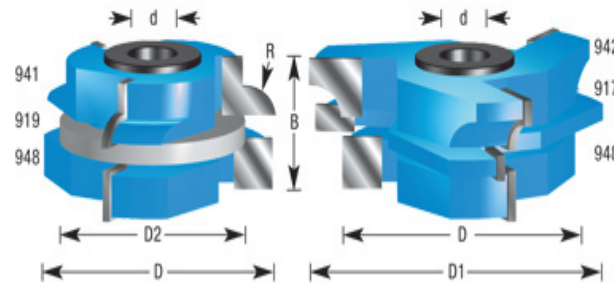

Edge of Arlington Saw & Tool, Inc.

124 South Collins
 Arlington, TX 76010
 Phone:817-461-7171 • Fax: 817-795-6651
 Toll Free: 888-461-7171
 Email: info@eoasaw.com
 Website: www.eoasaw.com

Amana Tool Stile & Rail Cabinet Door Set for 1 5/16" Material: Concave

Thank you for shopping with us! Includes: 941 - Concave stile 942 - Rail for concave stile 948 - 1/2" straight (2 pcs) 917 - 1/4" straight 919 - Steel spacer BU-550 - 'T' bushing 1/2" x 3/4" (4 pcs) BU-910 - Sleeve bushing 1/2" x 3/4" x 3/4" long (2

pcs)

Item #	Manufacturer	Diameter	Bore	Cut Height, Length, or Width	Diameter (D1)	Includes	Note	Rub Collar	Price
940	Amana Tool	3/8 in	1/2 in & 3/4 in	1 1/4 in	1 7/8 in	Concave Stile, Rail, 1/2 in Straight (2pcs), 1/4 in Straight, Steel Spacer, T-Bushing, Sleeve Bushing	Rub collar for 3/4 in arbor only. Rub collar sold separately.	C-008; C-016	\$209.02