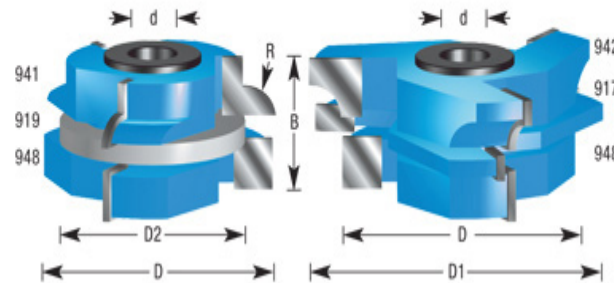

**Amana Tool Stile & Rail Cabinet Door Set for 1 5/16" Material: Concave**

Thank you for shopping with us! Includes: 941 - Concave stile 942 - Rail for concave stile 948 - 1/2" straight (2 pcs) 917 - 1/4" straight 919 - Steel spacer BU-550 - 'T' bushing 1/2" x 3/4" (4 pcs) BU-910 - Sleeve bushing 1/2" x 3/4" x 3/4" long (2

pcs)

Item #	Manufacturer	Bore	Diameter	Cut Height, Length, or Width	Diameter (D1)	Includes	Note	Rub Collar	Price
940	Amana Tool	1/2 in & 3/4 in	3/8 in	1 1/4 in	1 7/8 in	Concave Stile, Rail, 1/2 in Straight (2pcs), 1/4 in Straight, Steel Spacer, T-Bushing, Sleeve Bushing	Rub collar for 3/4 in arbor only. Rub collar sold separately.	C-008; C-016	<b>\$209.02</b>