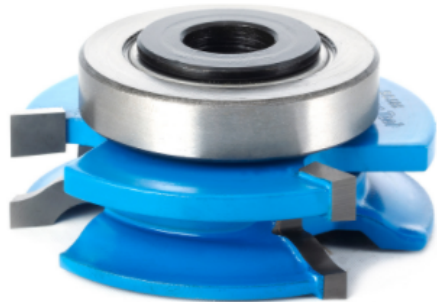

### Amana Tool Reversible Stile & Rail Cabinet Door Sets w/Ball Bearing for 3/4" to 1 1/4" Material

Thank you for shopping with us! Designed for template shaping such as arched or cathedral doors, etc. Features a ball bearing center with a steel sleeve and is available with either 1/2," 3/4", or 1-1/4" inside diameter.

| Item # | Manufacturer | Diameter   | Cut Height, Length, or Width | Bore            | Replacement Parts           | Radius  | Type            | Angle    | Price          |
|--------|--------------|------------|------------------------------|-----------------|-----------------------------|---------|-----------------|----------|----------------|
| SC586  | Amana Tool   | 2 13/32 in | 1 in                         | 1/2 in & 3/4 in | 47757 (42mm x 3/4 in x 9mm) | 5/16 in | Roman Ogee      | --       | <b>\$71.23</b> |
| SC579  | Amana Tool   | 2 29/32 in | 1 in                         | 1/2 in & 3/4 in | 47757 (42mm x 3/4 in x 9mm) | 5/16 in | Roman Ogee      | --       | <b>\$74.90</b> |
| SC577  | Amana Tool   | 2 13/32 in | 3/4 in                       | 1/2 in & 3/4 in | 47757 (42mm x 3/4 in x 9mm) | --      | Tongue & Groove | --       | <b>\$68.01</b> |
| SC587  | Amana Tool   | 3 13/32 in | 1 in                         | 1/2 in & 3/4 in | 47757 (42mm x 3/4 in x 9mm) | --      | Bevel           | 18.6 deg | <b>\$71.23</b> |
| SC597  | Amana Tool   | 2 1/2 in   | 1 1/4 in                     | 1/2 in & 3/4 in | 47757 (42mm x 3/4 in x 9mm) | --      | Bevel           | 45 deg   | <b>\$71.23</b> |
| SC588  | Amana Tool   | 2 13/32 in | 1 in                         | 1/2 in & 3/4 in | 47757 (42mm x 3/4 in x 9mm) | 9/64 in | Classical       | --       | <b>\$71.23</b> |
| SC589  | Amana Tool   | 3 13/32 in | 1 in                         | 1/2 in & 3/4 in | 47757 (42mm x 3/4 in x 9mm) | 3/16 in | Convex/Concave  | --       | <b>\$71.23</b> |