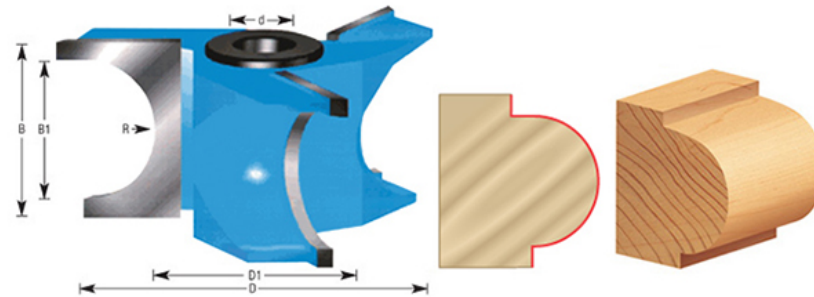

Edge of Arlington Saw & Tool, Inc.

124 South Collins

Arlington, TX 76010

Phone: 817-461-7171 • Fax: 817-795-6651

Toll Free: 888-461-7171

Email: info@eoasaw.com

Website: www.eoasaw.com

Amana Tool Stair Tread Nose Shaper Cutters

Thank you for shopping with us!

Item #	B1	Bore	Cut Height, Length, or Width	Diameter (D1)	Radius	Price
932	1 1/8 in	3/4 in	1 1/2 in	1 7/8 in	9/16 in	\$116.31