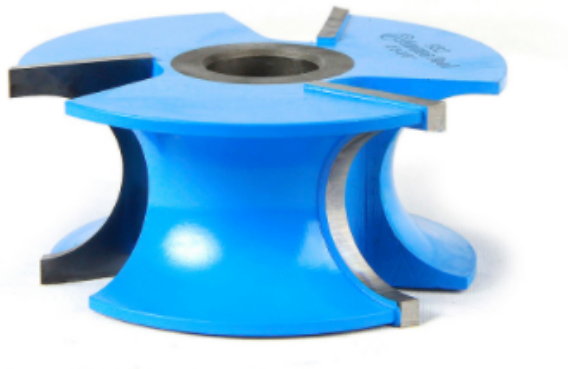

Edge of Arlington Saw & Tool, Inc.

124 South Collins

Arlington, TX 76010

Phone: 817-461-7171 • Fax: 817-795-6651

Toll Free: 888-461-7171

Email: info@eoasaw.com

Website: www.eoasaw.com

Amana Tool Stair Tread Nose Shaper Cutters

Thank you for shopping with us!

Item #	B1	Bore	Cut Height, Length, or Width	Diameter (D1)	Radius	Price
932	1 1/8 in	3/4 in	1 1/2 in	1 7/8 in	9/16 in	\$116.31