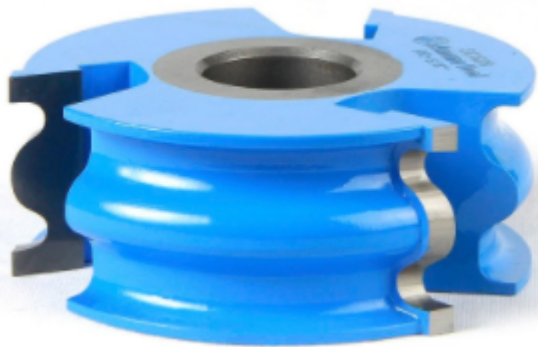

Edge of Arlington Saw & Tool, Inc.

124 South Collins

Arlington, TX 76010

Phone: 817-461-7171 • Fax: 817-795-6651

Toll Free: 888-461-7171

Email: info@eoasaw.com

Website: www.eoasaw.com

Amana Tool Rounded Flute Shaper Cutters

Thank you for shopping with us!

Item #	Manufacturer	Bore	Cut Height, Length, or Width	Diameter (D1)	Radius	Diameter	Price
SC628	Amana Tool	1/2 in & 3/4 in	1 in	2 5/16 in	3/32 in	2 5/8 in	\$46.20