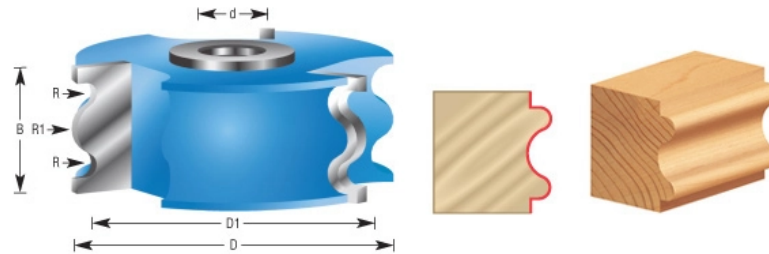

Thank you for shopping with us!

Item #	Manufacturer	Bore	Cut Height, Length, or Width	Diameter (D1)	Radius	Diameter	Price
SC628	Amana Tool	1/2 in & 3/4 in	1 in	2 5/16 in	3/32 in	2 5/8 in	\$46.20