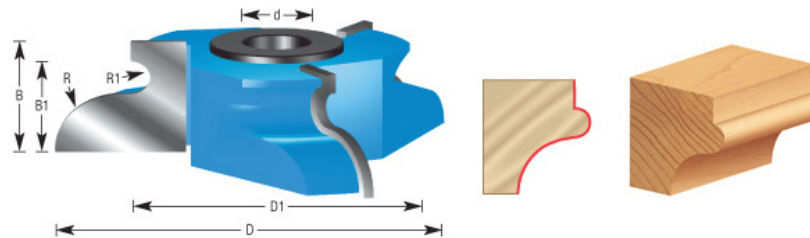

Edge of Arlington Saw & Tool, Inc.

124 South Collins

Arlington, TX 76010

Phone:817-461-7171 • Fax: 817-795-6651

Toll Free: 888-461-7171

Email: info@eoasaw.com

Website: www.eoasaw.com

Amana Tool Ogee & Bead Table Edge Shaper Cutters

Thank you for shopping with us!

Item #	Manufacturer	Bore	Cut Height, Length, or Width	Diameter (D1)	Radius	Price
958	Amana Tool	1/2 in & 3/4 in	1 in	2 1/8 in	1/2 in	\$50.06