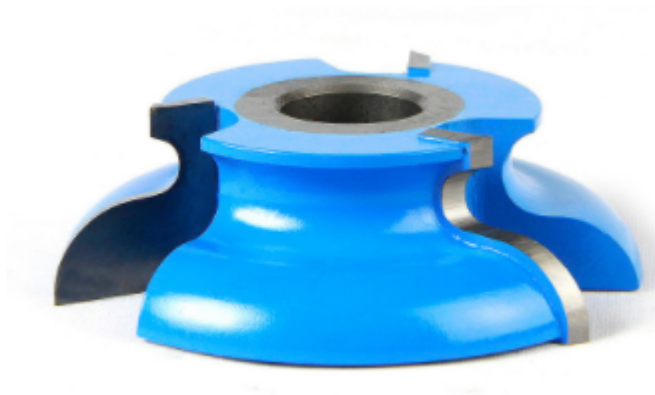

Edge of Arlington Saw & Tool, Inc.

124 South Collins

Arlington, TX 76010

Phone:817-461-7171 • Fax: 817-795-6651

Toll Free: 888-461-7171

Email: info@eoasaw.com

Website: www.eoasaw.com

Amana Tool Ogee & Bead Table Edge Shaper Cutters

Thank you for shopping with us!

Item #	Manufacturer	Bore	Cut Height, Length, or Width	Diameter (D1)	Radius	Price
958	Amana Tool	1/2 in & 3/4 in	1 in	2 1/8 in	1/2 in	\$50.06