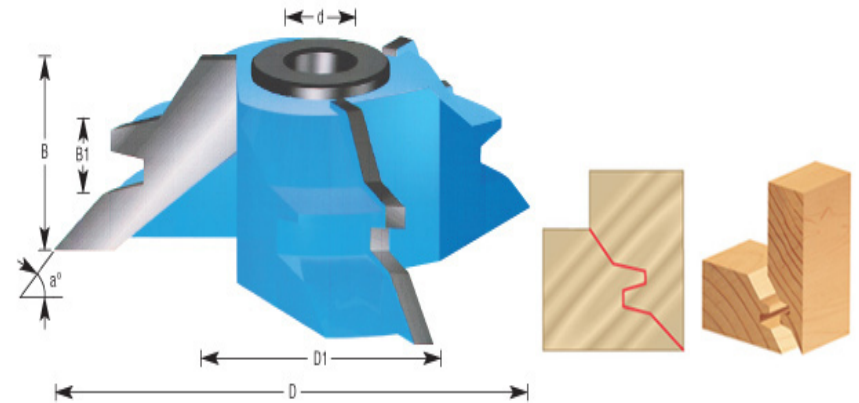

**Amana Tool Lock Miter Shaper Cutters**

Thank you for shopping with us!

Item #	Manufacturer	B1	Bore	Diameter	Cut Height, Length, or Width	Diameter (D1)	Note	Angle	Rub Collar	Price
998	Amana Tool	3/8 in	1/2 in & 3/4 in	3 3/4 in	1 in	2 in	Rub collar for 3/4 in arbor only. Replacement '\T\' bushing(s) #BU-550.	45 deg	C-006	<b>\$155.47</b>
SC619	Amana Tool	3/8 in	1 in & 1 1/4 in	4 17/32 in	1 in	2 31/64 in	Rub collar for 1 1/4 in arbor only. Replacement '\T\' bushing(s) #BU-550.	46 deg	C-017	<b>\$128.42</b>