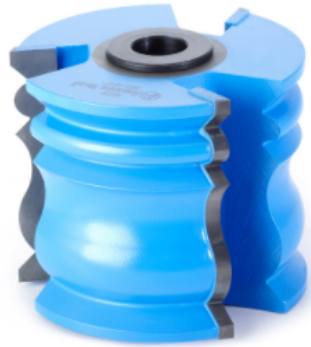

Edge of Arlington Saw & Tool, Inc.

124 South Collins

Arlington, TX 76010

Phone: 817-461-7171 • Fax: 817-795-6651

Toll Free: 888-461-7171

Email: info@eoasaw.com

Website: www.eoasaw.com

Amana Tool Crown Molding Shaper Cutters

Thank you for shopping with us!

Item #	Manufacturer	Bore	Diameter	B1	Cut Height, Length, or Width	Note	Radius	Rub Collar	Angle	Price
962	Amana Tool	1/2 in & 3/4 in	2 3/4 in	2 in	2 1/4 in	Rub collar for 3/4 in arbor only.	1/2 in	C-027	45 deg	\$174.16
SC660	Amana Tool	1 in & 1 1/4 in	3 1/2 in	3 1/4 in	3 1/2 in	--	9/16 in	--	45 deg	\$261.24