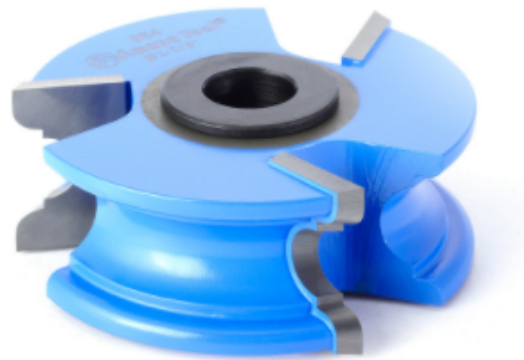

### Amana Tool Classical Shaper Cutter

Thank you for shopping with us!

Item #	Manufacturer	Bore	Diameter	Cut Height, Length, or Width	Diameter (D1)	Note	Radius	Rub Collar	Price
964	Amana Tool	1/2 in & 3/4 in	2 5/8 in	1 in	2 in	Rub collar for 3/4 in arbor only.	3/16 in	C-004	<b>\$80.72</b>