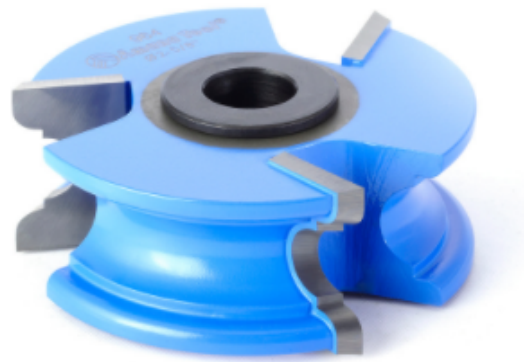

Edge of Arlington Saw & Tool, Inc.

124 South Collins
Arlington, TX 76010
Phone:817-461-7171 • Fax: 817-795-6651
Toll Free: 888-461-7171
Email: info@eoasaw.com
Website: www.eoasaw.com

Amana Tool Classical Shaper Cutter

Thank you for shopping with us!

Item #	Manufacturer	Bore	Diameter	Cut Height, Length, or Width	Diameter (D1)	Note	Radius	Rub Collar	Price
964	Amana Tool	1/2 in & 3/4 in	2 5/8 in	1 in	2 in	Rub collar for 3/4 in arbor only.	3/16 in	C-004	\$