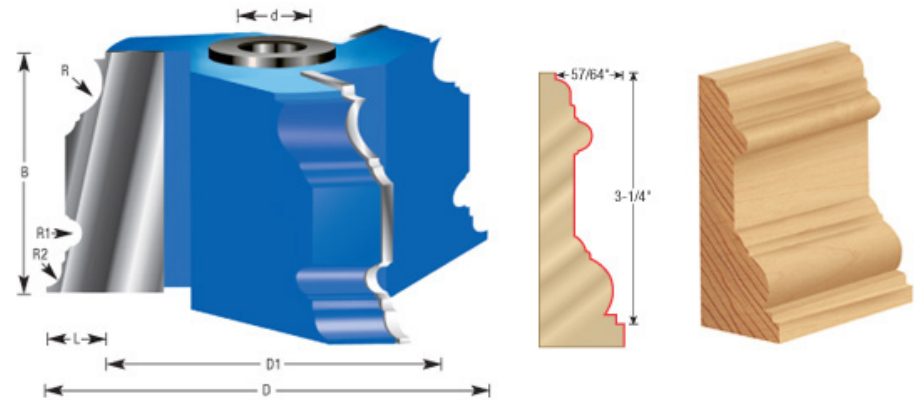

Edge of Arlington Saw & Tool, Inc.

124 South Collins
 Arlington, TX 76010
 Phone:817-461-7171 • Fax: 817-795-6651
 Toll Free: 888-461-7171
 Email: info@eoasaw.com
 Website: www.eoasaw.com

Amana Tool Base Molding Shaper Cutter

Thank you for shopping with us!

Item #	Manufacturer	Diameter	Cut Height, Length, or Width	Bore	Diameter (D1)	Note	Radius	Price
SC668	Amana Tool	4 9/64 in	3 5/16 in	1 in & 1 1/4 in	2 13/16 in	Rub collar for 1 1/4 in arbor only.	29/64 in	\$239.51