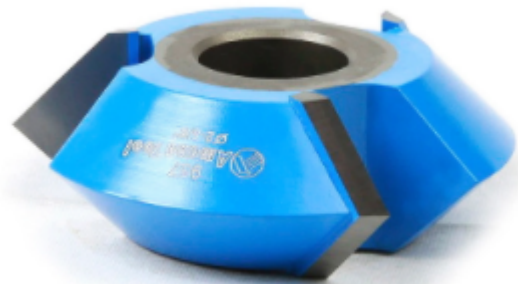

**Amana Tool 90° V-Groove Shaper Cutter**

Thank you for shopping with us!

Item #	Manufacturer	Bore	Diameter	Cut Height, Length, or Width	Note	Angle	Rub Collar	Price
957	Amana Tool	1/2 in & 3/4 in	2 5/8 in	15/16 in	Rub collar for 3/4 in arbor only.	45 deg	47810	<b>\$87.81</b>