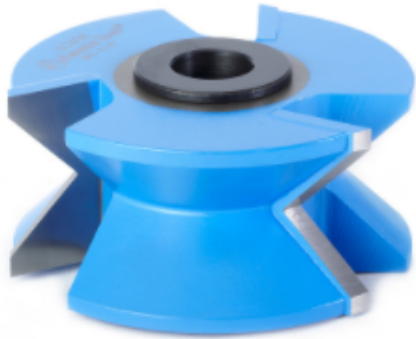

**Amana Tool 90° Double Bevel Shaper Cutter**

Thank you for shopping with us!

Item #	Manufacturer	B1	Bore	Diameter	Cut Height, Length, or Width	Diameter (D1)	Note	Angle	Rub Collar	Price
SC638	Amana Tool	15/16 in	1/2 & 3/4 in	2 5/8 in	1-3/16 in	1 11/16 in	Rub collar for 3/4 in arbor only.	90 deg	C-005	<b>\$83.62</b>