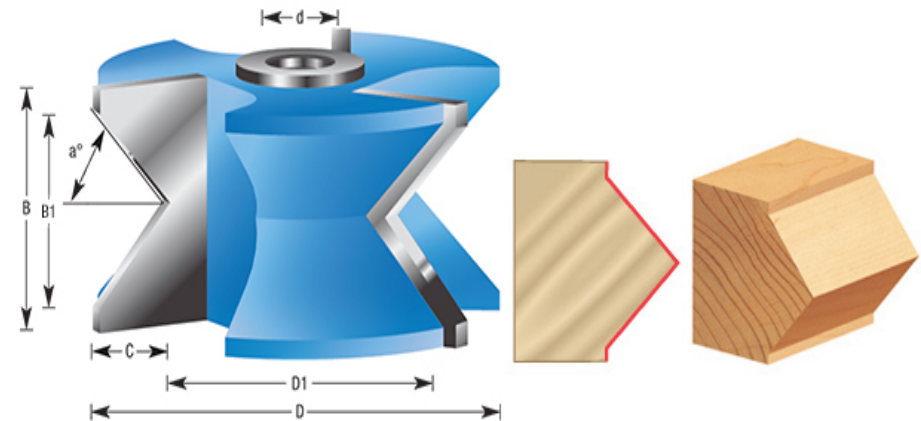

**Amana Tool 90° Double Bevel Shaper Cutter**

Thank you for shopping with us!

Item #	Manufacturer	B1	Bore	Diameter	Cut Height, Length, or Width	Diameter (D1)	Note	Angle	Rub Collar	Price
SC638	Amana Tool	15/16 in	1/2 & 3/4 in	2 5/8 in	1-3/16 in	1 11/16 in	Rub collar for 3/4 in arbor only.	90 deg	C-005	<b>\$83.62</b>