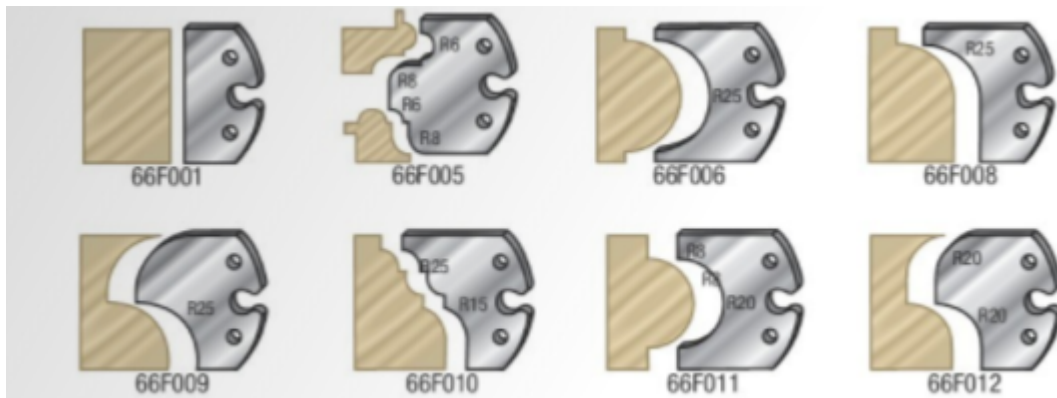

Edge of Arlington Saw & Tool, Inc.

124 South Collins

Arlington, TX 76010

Phone:817-461-7171 • Fax: 817-795-6651

Toll Free: 888-461-7171

Email: info@eoasaw.com

Website: www.eoasaw.com

Amana Tool 60mm Steel Knives for Profile Pro™ Insert Shaper Cutters (Limiters Included)

Thank you for shopping with us!

Note: Each part number consists of one pair.

Specifications shown ('R8' 'R10' etc) are in millimeters.

Item #	Manufacturer	Part Descp.	Price
66F001	Amana Tool	Pair of 60mm Steel Knives for Profile Pro Inserts	\$25.13
66F008	Amana Tool	Pair of 60mm Steel Knives for Profile Pro Inserts	\$41.86
66F012	Amana Tool	Pair of 60mm Steel Knives for Profile Pro Inserts	\$41.86