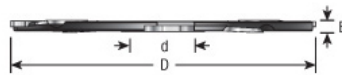

Edge of Arlington Saw & Tool, Inc.

124 South Collins

Arlington, TX 76010

Phone: 817-461-7171 • Fax: 817-795-6651

Toll Free: 888-461-7171

Email: info@eoasaw.com

Website: www.eoasaw.com

Amana Tool Lamello® Biscuit Joint

Thank you for shopping with us! Hard wearing steel body complete with tungsten carbide knives and scorers. Suitable for producing grooves and slots in softwood, hardwood, and man-made boards for biscuit jointing. For use with most biscuit jointing machines.

Item #	Manufacturer	Diameter	Bore	Cut Height, Length, or Width	Knives	Teeth	RPM	Price
61450	Amana Tool	100 mm (4 in)	22 mm	4 mm (5/32 in)	RCK-18, RCK-71	2+2	7,700 to 15,000	\$133.39
61452	Amana Tool	100 mm (4 in)	22 mm	4 mm (5/32 in)	RCK-18, RCK-71	4+4	7,700 to 15,000	\$138.44