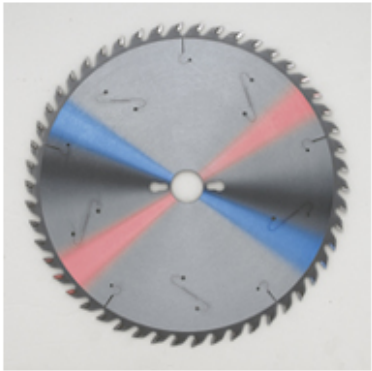

Edge of Arlington Saw & Tool, Inc.

124 South Collins

Arlington, TX 76010

Phone:817-461-7171 • Fax: 817-795-6651

Toll Free: 888-461-7171

Email: info@eoasaw.com

Website: www.eoasaw.com

Tenryu Industrial Blade Series for Double Miter Saw: Wood

Thank you for shopping with us!

Table Saws. Miter Saws. Radial Arm Saws.

Tenryu's European industrial quality line for heavy duty applications.

Each Blade Features:

-Select grade of carbide tip for better performance

-Large European style tips

-Heavy, European plate-style resists deflection during cutting

-Resin bond, laser slots to absorb and eliminate vibration to produce a cleaner, quieter, more efficient cut

-Excellent blade life

Item #	Diameter	Application	Arbor	Grind	Kerf	Rake	RPM	Teeth	Price
IW-30590AB1A	12 in	Picture framing in wood with double miter saws	5/8 in	ATBR	0.118	-3	5,000	90	$165.60
IW-355110AB1	14 in	Picture framing in wood with double miter saws	5/8 in	ATBR	0.118	-3	4,300	110	$227.70