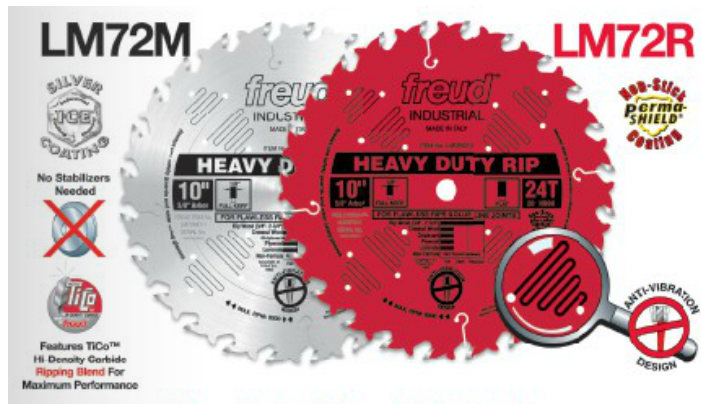

### Freud Heavy Duty Rip Blades: Series LM72M/LM72R

Thank you for shopping with us!

**Application: Smooth, Fast Heavy Duty Ripping** This blade gives smooth, fast rips in hardwoods and softwoods. The combination of a rigid blade body and razor sharp flat top carbide teeth will provide a "glue line" precision cut. These blades are precision balanced and can be used in gang-rip operations. The ideal working range is from 3/4" to 2 3/4" thick. This blade also features laser cut anti-vibration slots, practically eliminating the vibration that resonates in standard blades. With this ultimate ripping blade, there is no need for stabilizers. Silver Ice Coating resists corrosion and pitch build-up. Perma-Shield™ Non-Stick Coating reduces blade drag, protects the blade from corrosion and pitch build-up. Ideal For: Heavy-Duty General Purpose Applications. Crosscuts (3/4" to 3-1/2") & Rips (1/4" to 1"). **Tip:** When ripping wood, 3 to 5 teeth at a time should be working in the wood.

Item #	Manufacturer	Arbor	Diameter	Kerf	Plate	Teeth	Type	Price
LM72M008	Freud Tools	5/8 in	8 in	0.126 in	.087 in	24 FLAT	Silver Ice	<b>\$62.04</b>
LM72R008	Freud Tools	5/8 in	8 in	0.126 in	.087 in	24 FLAT	Perma-SHIELD	<b>\$69.26</b>
LM72M010	Freud Tools	5/8 in	10 in	0.126 in	.087 in	24 FLAT	Silver Ice	<b>\$70.43</b>
LM72R010	Freud Tools	5/8 in	10 in	0.126 in	.087 in	24 FLAT	Perma-SHIELD	<b>\$78.22</b>
LM72M012	Freud Tools	1 in	12 in	0.169 in	.118 in	30 FLAT	Silver Ice	<b>\$93.68</b>
LM72R012	Freud Tools	1 in	12 in	0.169 in	.118 in	30 FLAT	Perma-SHIELD	<b>\$104.64</b>
LM72M014	Freud Tools	1 in	14 in	0.169 in	.118 in	30 FLAT	Silver Ice	<b>\$106.46</b>
LM72R014	Freud Tools	1 in	14 in	0.169 in	.118 in	30 FLAT	Perma-SHIELD	<b>\$122.48</b>
LM72M016	Freud Tools	1 in	16 in	0.177 in	.118 in	36 FLAT	Silver Ice	<b>\$129.69</b>

LM72R016

Freud Tools

1 in

16 in

0.177 in

.118 in

36 FLAT

Perma-SHIELD