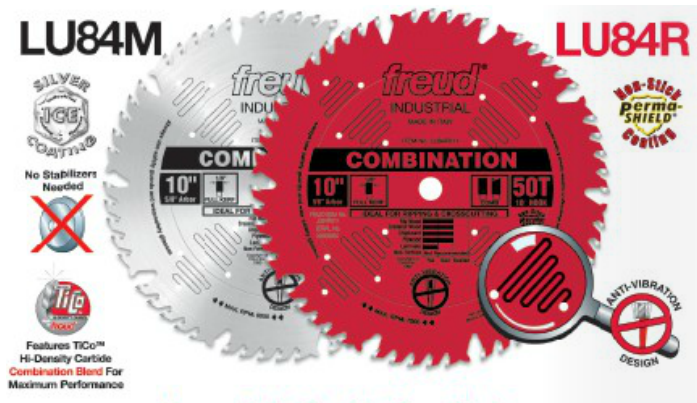

Edge of Arlington Saw & Tool, Inc.

124 South Collins

Arlington, TX 76010

Phone: 817-461-7171 • Fax: 817-795-6651

Toll Free: 888-461-7171

Email: info@eoasaw.com

Website: www.eoasaw.com

Freud Combination Blades: Series LU84M/LU84R

Thank you for shopping with us!

In many woodworking shops, one saw must serve multiple purposes. It must rip a piece of 4/4 oak and also crosscut a sheet of 3/4" plywood. The groups of five teeth include one flat tooth for ripping, followed by four alternate top bevel teeth for crosscutting, and a large gullet for effective chip clearance. This blade also features laser-cut anti-vibration slots, practically eliminating the vibration that resonates in standard blades. With this ultimate combination blade, there is no need for stabilizers. Premium TiCo™ HI-Density Carbide Combination Blend for Maximum Performance. Large Gullets in front of flat top rakers allow for fast ripping and easy chip removal. Laser-Cut Anti-Vibration Slots drastically reduce vibration and sideways movement in the cut, extending blade life and giving a crisp, splinter-free flawless finish. Silver Ice Coating resists corrosion and pitch buildup; Perma-Shield™ Non-Stick Coating reduces blade drag, protects the blade from corrosion and pitch buildup. Ideal For: Crosscuts (3/4" to 3-1/2") & Rips (3/8" to 1-1/2"). **Tip:** Kickbacks are one of the most dangerous hazards in woodworking. Choose a saw blade with a kickback-reducing design. This design places a chip limiter before each tooth, restricting tooth bite to the maximum safe amount for a more secure work environment.

Item #	Diameter	Arbor	Kerf	Plate	Teeth	Type	Manufacturer	Price
LU84M008	8 in	5/8 in	.126 in	.087 in	40 COMB	Silver Ice	Freud Tools	$74.91
LU84R008	8 in	5/8 in	.126 in	.087 in	40 COMB	Perma-SHIELD	Freud Tools	$86.13
LU84M009	9 in	5/8 in	.126 in	.087 in	40 COMB	Silver Ice	Freud Tools	$78.02
LU84R009	9 in	5/8 in	.126 in	.087 in	40 COMB	Perma-SHIELD	Freud Tools	$89.75
LU84M011	10 in	5/8 in	.126 in	.087 in	50 COMB	Silver Ice	Freud Tools	$78.95
LU84R011	10 in	5/8 in	.126 in	.087 in	50 COMB	Perma-SHIELD	Freud Tools	$86.74