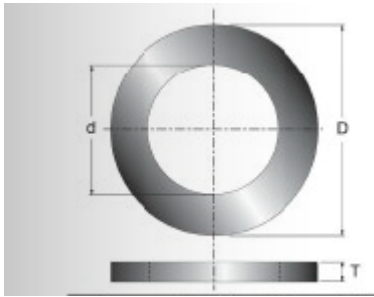

### Freud Saw Blade Bushings

Thank you for shopping with us!

**Application: For Reduction in Blade Arbor Size** These precision bushings are designed for reducing the arbor size of Freud and other manufacturers' saw blades.

Item #	Inside Diameter	Outside Diameter	Thickness	Manufacturer	Price
BL10M20095	3/8 in	20 mm	.048 in	Freud Tools	<b>\$6.28</b>
BL71MAA9	3/8 in	1/2 in	.048 in	Freud Tools	<b>\$6.28</b>
BL71MBA9	1/2 in	5/8 in	.056 in	Freud Tools	<b>\$4.50</b>
BL71MBB9	1/2 in	3/4 in	.056 in	Freud Tools	<b>\$4.50</b>
BL71MBC9	1/2 in	13/16 in	.056 in	Freud Tools	<b>\$4.50</b>
BL71MBD9	1/2 in	7/8 in	.064 in	Freud Tools	<b>\$7.25</b>
BL71MBF9	1/2 in	1 1/8 in	.080 in	Freud Tools	<b>\$13.53</b>
BL71MCA9	5/8 in	5/8 in	.056 in	Freud Tools	<b>\$2.74</b>
BL71MCB9	5/8 in	3/4 in	.056 in	Freud Tools	<b>\$4.50</b>
BL71MCC9	5/8 in	13/16 in	.056 in	Freud Tools	<b>\$3.45</b>
BL71MCD9	5/8 in	7/8 in	.064 in	Freud Tools	<b>\$7.25</b>