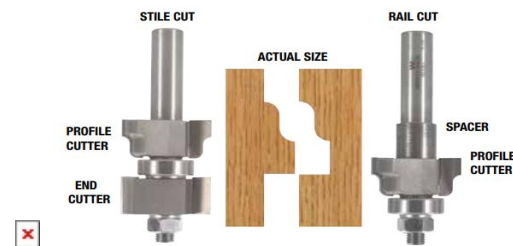

### Whiteside Machine Window Sash Bits

Thank you for shopping with us!

This Whiteside Machine Window Sash Bit is the only bit you need to make a complete window sash. The bearing guide controls the pattern depth and also allows you to make arched or curved windows and glass doors. This assembly with the straight end cutter cuts the inside edges on both the stiles and rails. Convert the assembly to make the mating end cut by exchanging the straight cutter for the spacer. (The spacer can be installed between the profile cutter and the shank if additional reach across the workpiece is needed.) Now make the mating end cuts on the rails. This bit can also be used to cut both the decorative edges and the mating end cuts required to make your own window mullions (crosspieces). Replacement Parts: Profile Cutter: 6050H Arbor: A380 Straight Cutter: 6050G Bearing Number: B5 Spacer: 6050SP **Application:** This assembly with the straight end cutter cuts the inside edges on both the stiles & rails. Convert the assembly to make the mating end cut by exchanging the straight cutter for the spacer. The spacer can be installed between the profile cutter and the shank if additional reach across the workpiece is needed. Now make the mating end cuts on the rails. This bit can also be used to cut both the decorative edges and the mating end cuts required to make your own window mullions (crosspieces). ❌

6050	Whiteside Machine	1 3/8 in cutting diameter	7/8 to 1-5/8 cutting length	Natural woods, composite woods	3 5/8 in	Window Sash Set	1/2 in	14,000-16,000 (max 18,000)	<b>\$121.37</b>
A380	Whiteside Machine	--	--	--	--	Window Sash Arbor	--	--	<b>\$</b>
6050H	Whiteside Machine	--	--	--	--	Window Sash Profile Cutter	--	--	<b>\$47.60</b>
6050G	Whiteside Machine	--	--	--	--	Window Sash Straight Cutter	--	--	<b>\$42.84</b>
6050SP	Whiteside Machine	--	--	--	--	Window Sash Spacer	--	--	<b>\$14.28</b>