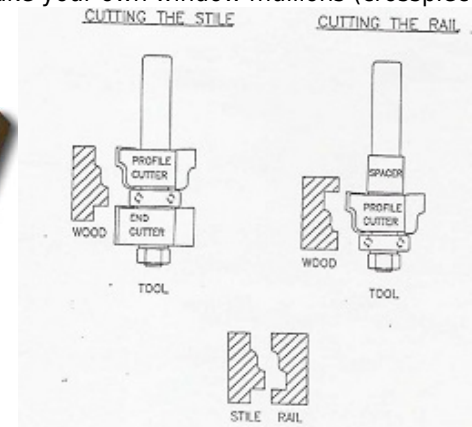

### Whiteside Machine Window Sash Bits

Thank you for shopping with us!

This Whiteside Machine Window Sash Bit is the only bit you need to make a complete window sash. The bearing guide controls the pattern depth and also allows you to make arched or curved windows and glass doors. This assembly with the straight end cutter cuts the inside edges on both the stiles and rails. Convert the assembly to make the mating end cut by exchanging the straight cutter for the spacer. (The spacer can be installed between the profile cutter and the shank if additional reach across the workpiece is needed.) Now make the mating end cuts on the rails. This bit can also be used to cut both the decorative edges and the mating end cuts required to make your own window mullions (crosspieces). Replacement Parts: Profile Cutter: 6050H Arbor: A380 Straight Cutter: 6050G Bearing Number: B5 Spacer: 6050SP **Application:** This assembly with the straight end cutter cuts the inside edges on both the stiles & rails. Convert the assembly to make the mating end cut by exchanging the straight cutter for the spacer. The spacer can be installed between the profile cutter and the shank if additional reach across the workpiece is needed. Now make the mating end cuts on the rails. This bit can also be used to cut both the decorative edges and the mating end cuts required to make your own window mullions (crosspieces). ❌

6050	Whiteside Machine	1 3/8 in cutting diameter	7/8 to 1-5/8 cutting length	Natural woods, composite woods	3 5/8 in	Window Sash Set	1/2 in	14,000-16,000 (max 18,000)	<b>\$121.37</b>
A380	Whiteside Machine	--	--	--	--	Window Sash Arbor	--	--	<b>\$</b>
6050H	Whiteside Machine	--	--	--	--	Window Sash Profile Cutter	--	--	<b>\$47.60</b>
6050G	Whiteside Machine	--	--	--	--	Window Sash Straight Cutter	--	--	<b>\$42.84</b>
6050SP	Whiteside Machine	--	--	--	--	Window Sash Spacer	--	--	<b>\$14.28</b>