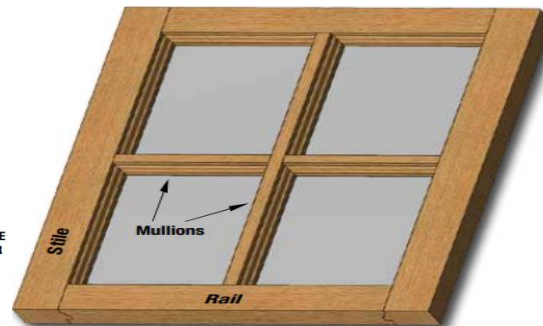

### Whiteside Machine Window Sash Bits

Thank you for shopping with us!

This Whiteside Machine Window Sash Bit is the only bit you need to make a complete window sash. The bearing guide controls the pattern depth and also allows you to make arched or curved windows and glass doors. This assembly with the straight end cutter cuts the inside edges on both the stiles and rails. Convert the assembly to make the mating end cut by exchanging the straight cutter for the spacer. (The spacer can be installed between the profile cutter and the shank if additional reach across the workpiece is needed.) Now make the mating end cuts on the rails. This bit can also be used to cut both the decorative edges and the mating end cuts required to make your own window mullions (crosspieces). Replacement Parts: Profile Cutter: 6050H Arbor: A380 Straight Cutter: 6050G Bearing Number: B5 Spacer: 6050SP **Application:** This assembly with the straight end cutter cuts the inside edges on both the stiles & rails. Convert the assembly to make the mating end cut by exchanging the straight cutter for the spacer. The spacer can be installed between the profile cutter and the shank if additional reach across the workpiece is needed. Now make the mating end cuts on the rails. This bit can also be used to cut both the decorative edges and the mating end cuts required to make your own window mullions (crosspieces). ❌