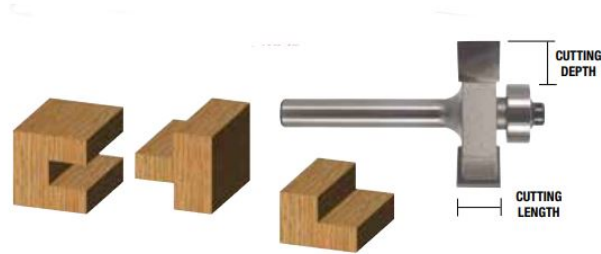

Thank you for shopping with us! Increase the versatility of your Rabbeting Bits by simply changing the bearing size to vary your cutting depth. B3 Bearing supplied. Recommended Accessory: [BB501 - Bearing Kit](#) with Wrench.

Wood blocks are not to scale.

| Item # | Manufacturer | Cut Depth | Cut Height, Length, or Width | Large Diameter | Note | Overall Length | Shank | Price |
|--------|-------------------|-----------|------------------------------|----------------|---|----------------|--------|----------------|
| 1904 | Whiteside Machine | 3/8 in | 1/8 in | 1-1/4 in | Recommended Accessory BB501, Whiteside Machine 5-Piece Bearing Conversion Kit | 2 in | 1/4 in | \$28.56 |
| 1908 | Whiteside Machine | 1/2 in | 5/32 in | 1-1/2 in | Proper size for Biscuit Joining. Recommended Accessory BB501, Whiteside Machine 5-Piece Bearing Conversion Kit. | 1 3/4 in | 1/4 in | \$24.99 |
| 1912 | Whiteside Machine | 3/8 in | 1/4 in | 1-1/4 in | Recommended Accessory BB501, Whiteside Machine 5-Piece Bearing Conversion Kit | 2 in | 1/4 in | \$26.77 |