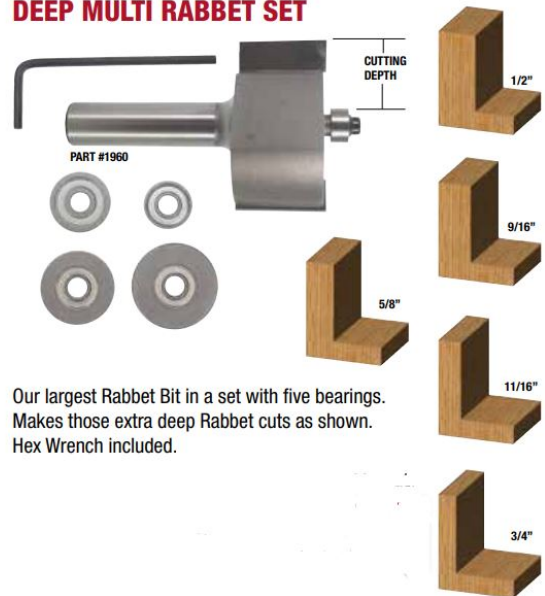

**Whiteside Machine Deep Multi Rabet Set**

Thank you for shopping with us!

Our largest Rabet Bit in a set with five bearings. Makes those extra deep 1/2", 9/16", 5/8", 11/16", and 3/4" Rabet cuts. Hex Wrench included. Set is organized and protected in a plastic case.

**DEEP MULTI RABET SET**

Our largest Rabet Bit in a set with five bearings. Makes those extra deep Rabet cuts as shown. Hex Wrench included.

Item #	Cut Height, Length, or Width	Manufacturer	Large Diameter	Part Descp.	RPM	Price
--------	------------------------------	--------------	----------------	-------------	-----	-------

1960	1 in cutting length	Whiteside Machine 1 7/8 in	1/2 in Shank Deep Multi Rabbet Set. Hex Wrench Included.	12,000-14,000 (max 16,000)	<b>\$80.91</b>
------	---------------------	----------------------------	---	-------------------------------	----------------