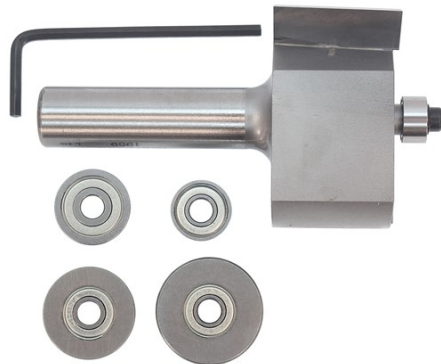

**Whiteside Machine Deep Multi Rabet Set**

Thank you for shopping with us!

Our largest Rabet Bit in a set with five bearings. Makes those extra deep 1/2", 9/16", 5/8", 11/16", and 3/4" Rabet cuts. Hex Wrench included. Set is organized and protected in a plastic case.

**DEEP MULTI RABET SET**

Our largest Rabet Bit in a set with five bearings. Makes those extra deep Rabet cuts as shown. Hex Wrench included.

Item #	Cut Height, Length, or Width	Manufacturer	Large Diameter	Part Descp.	RPM	Price
--------	------------------------------	--------------	----------------	-------------	-----	-------

1960	1 in cutting length	Whiteside Machine 1 7/8 in	1/2 in Shank Deep Multi Rabbet Set. Hex Wrench Included.	12,000-14,000 (max 16,000)	<b>\$80.91</b>
------	---------------------	----------------------------	---	-------------------------------	----------------