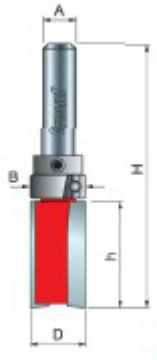

Freud Top Bearing Flush Trim Bits

Thank you for shopping with us!

Application: Template work and lettering -The top-mounted bearings on these bits make them ideal for lettering and other template work where the work-piece is being grooved or routed out. -Cuts all composition materials, plywoods, hardwoods, and softwoods. -Use on hand-held and table-mounted portable routers

Item #	Manufacturer	Diameter	Cut Height, Length, or Width	Overall Length	Shank	Bearing Size	Price
50-098	Freud Tools	5/16 in	1 in	2 23/32 in	1/4 in	1/2 in	\$27.57
50-101	Freud Tools	1/2 in	1 1/4 in	2 1/2 in	1/4 in	1/2 in	\$31.15
50-102	Freud Tools	1/2 in	1 in	2 5/8 in	1/4 in	1/2 in	\$25.44
50-103	Freud Tools	5/8 in	9/16 in	2 1/4 in	1/4 in	5/8 in	\$25.85
50-104	Freud Tools	5/8 in	1 in	2 5/8 in	1/4 in	5/8 in	\$26.40
50-105	Freud Tools	9/16 in	3/4 in	2 5/16 in	1/4 in	9/16 in	\$31.08

50-106	Freud Tools	3/4 in	1 in		2 5/8 in	1/4 in	3/4 in	\$27.57
50-107	Freud Tools	9/16 in	9/16 in		2 5/16 in	1/4 in	5/8 in	\$27.19
50-110	Freud Tools	7/8 in	1 in		2 13/16 in	1/2 in	7/8 in	\$46.62
50-112	Freud Tools	1 in	1 in		2 3/4 in	1/2 in	1 in	\$32.37
50-116	Freud Tools	3/4 in	1 in		2 13/16 in	1/2 in	3/4 in	\$35.33
50-118	Freud Tools	3/4 in	1 3/4 in		3 1/2 in	1/2 in	3/4 in	\$44.19
50-122	Freud Tools	1 1/8 in	1 1/2 in		3 3/8 in	1/2 in	1 1/8 in	\$58.23
50-126	Freud Tools	1 1/4 in	1 1/2 in		3 3/8 in	1/2 in	1 1/4 in	\$59.61
50-130	Freud Tools	1 1/2 in	1 3/4 in		3 3/4 in	1/2 in	1 1/2 in	\$70.18
50-138	Freud Tools	2 in	2 in		4 in	1/2 in	2 in	\$110.74