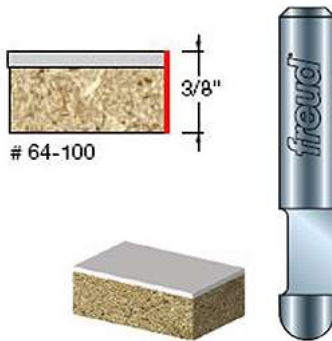

### Freud Solid Carbide Flush Trim Bit

Thank you for shopping with us!

Application: Cutting plastic laminate quickly and cleanly

- Solid micrograin carbide extends the cutting life, and the self-piloting feature eliminates the expense and upkeep of a ball bearing assembly
- Cuts all plastic laminates
- Use on portable routers and laminate trimmers for trimming plastic laminate

| Item #  | Manufacturer | Diameter | Cut Height, Length, or Width | Shank  | Overall Length | Unit Price | Pack Quantity    | Price           |
|---------|--------------|----------|------------------------------|--------|----------------|------------|------------------|-----------------|
| 64-100  | Freud Tools  | 1/4 in   | 3/8 in                       | 1/4 in | 1 1/2 in       |            |                  | <b>\$12.24</b>  |
| 64-100A | Freud Tools  | 1/4 in   | 3/8 in                       | 1/4 in | 1 1/2 in       | \$6.38     | Bulk Pack of 100 | <b>\$637.88</b> |