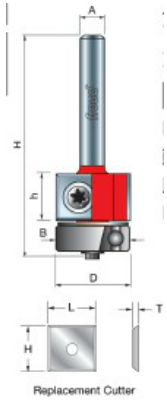

Edge of Arlington Saw & Tool, Inc.

124 South Collins

Arlington, TX 76010

Phone:817-461-7171 • Fax: 817-795-6651

Toll Free: 888-461-7171

Email: info@eoasaw.com

Website: www.eoasaw.com

Freud Insert Flush Trim Bits

Thank you for shopping with us!

Application: Creates a clean, beveled edge for plastic laminate

- -Replacement throw-away knives (CG01MBA3/CG01MEA3) can be rotated for multiple cutting edges so you always have a sharp edge
- -Cuts all plastic laminates
- -Use on hand-held routers, laminate trimmers, and table-mounted portable routers

Item #	Diameter	Cut Height, Length, or Width	Manufacturer	Overall Length	Shank	Bearing Size	Price
43-128	3/4 in	30 mm	Freud Tools	2 3/4 in	1/2 in	3/4 in	$102.28