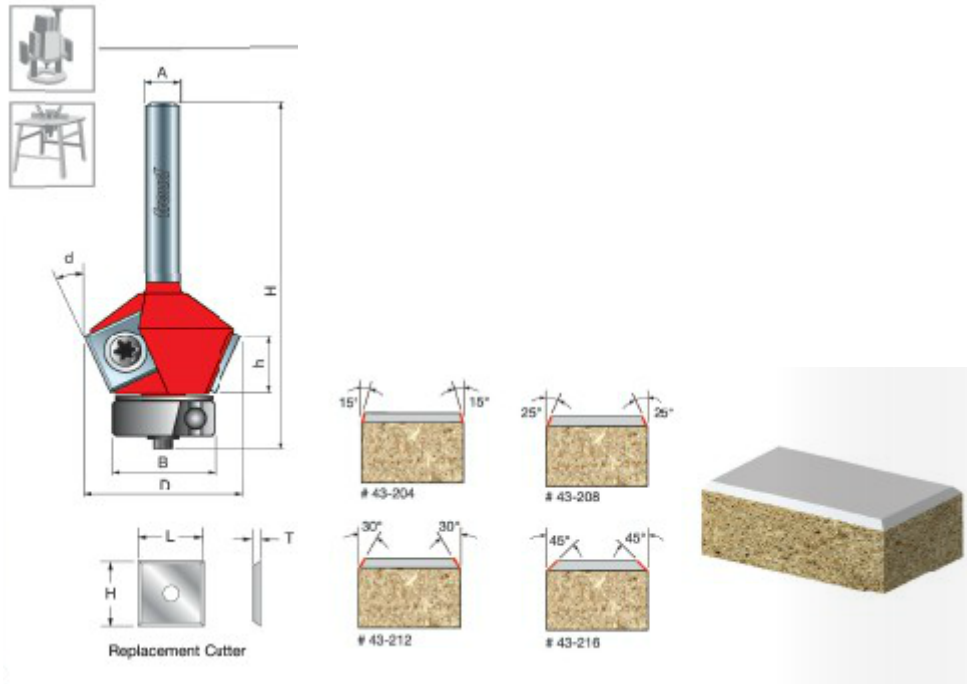

Thank you for shopping with us!

Application: Creates a clean, beveled edge for plastic laminate -Replacement throw-away knives (CG01MBA3 12mmx12mmx1.5mm - 4 cutting edges) can be rotated for multiple cutting edges so you always have a sharp edge -Cuts all plastic laminates -Use on hand-held routers, laminate trimmers, and table-mounted portable routers.