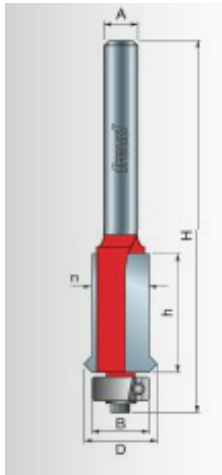

Thank you for shopping with us!

Application: Trims laminated countertops and cabinets -Adds small, decorative "V" groove while aligning a cabinet frame flush with the front of the cabinet, or trimming a laminated top. -Cuts all composition materials, plywoods, hardwoods, and softwoods. -Use on portable or table-mounted routers.

Item # Diameter Cut Height, Length, or Width

Bearing Size Overall Length Shank Manufacturer Price

48-102	5/8 in	1 in		1/2 in	2 13/16 in	1/4 in	Freud Tools	\$30.33
48-112	5/8 in	1 in		1/2 in	3 1/4 in	1/2 in	Freud Tools	\$31.43