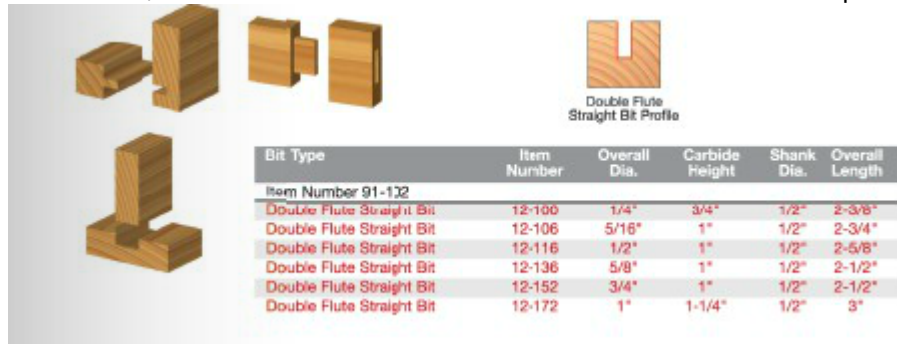

**Freud Six Piece Straight Bit Set**

Thank you for shopping with us!

Application: Allows you to make grooves, dadoes, and rabbets -Sizes range from 1/4" diameter to 1" diameter in 1/8" increments -All bits have 1/2" shanks -Includes attractive wooden storage box -Cuts all composition materials, plywoods, hardwoods, and softwoods -Use on hand-held and table-mounted portable routers

Item #	Manufacturer	Application	Includes	Material	No. of Pieces	Recommended For	Price
91-102	Freud Tools	Create grooves, dadoes, and rabbets	6 Double Flute bits in diameters 1/4 in, 3/8 in, 1/2 in, 5/8 in, 3/4 in, 1 in. Also includes an attractive wooden storage box.	Hardwood, softwood, MDF, plywood	6 piece set	Table router, hand router	<b>\$116.05</b>