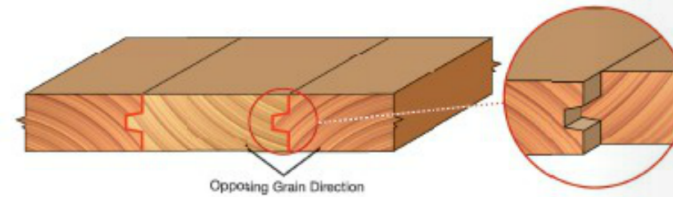

### Freud Wedge Tongue & Groove Bits

Thank you for shopping with us!

Application: Joins boards for wide panels such as table tops -Provides a strong joint, due to the increased glue area -Cuts all composition materials, plywoods, hardwoods, and

# 99-032

softwoods -Use on table-mounted portable routers

Item #	Manufacturer	Diameter	Cut Depth	Cut Height, Length, or Width	Overall Length	Shank	Angle	Price
99-032	Freud Tools	1 21/32 in	5/16 in	1 3/32 in	2 5/8 in	1/2 in	10 deg	<b>\$86.69</b>
99-033	Freud Tools	1 21/32 in	5/16 in	1 3/32 in	2 5/8 in	1/2 in	10 deg	<b>\$75.88</b>