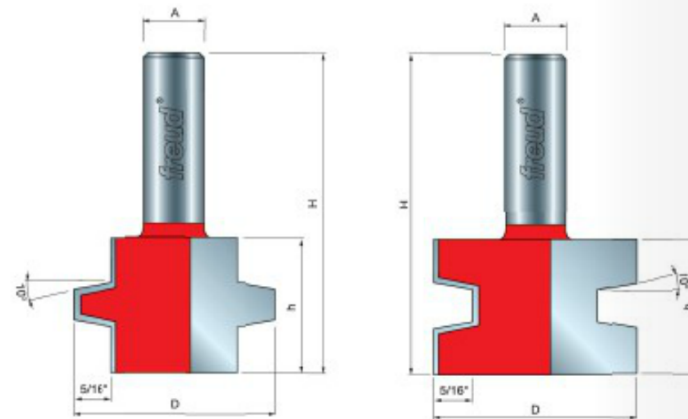

### Freud Wedge Tongue & Groove Bits

Thank you for shopping with us!

Application: Joins boards for wide panels such as table tops -Provides a strong joint, due to the increased glue area -Cuts all composition materials, plywoods, hardwoods, and

# 99-032

softwoods -Use on table-mounted portable routers

Item #	Manufacturer	Diameter	Cut Depth	Cut Height, Length, or Width	Overall Length	Shank	Angle	Price
99-032	Freud Tools	1 21/32 in	5/16 in	1 3/32 in	2 5/8 in	1/2 in	10 deg	<b>\$86.69</b>
99-033	Freud Tools	1 21/32 in	5/16 in	1 3/32 in	2 5/8 in	1/2 in	10 deg	<b>\$75.88</b>