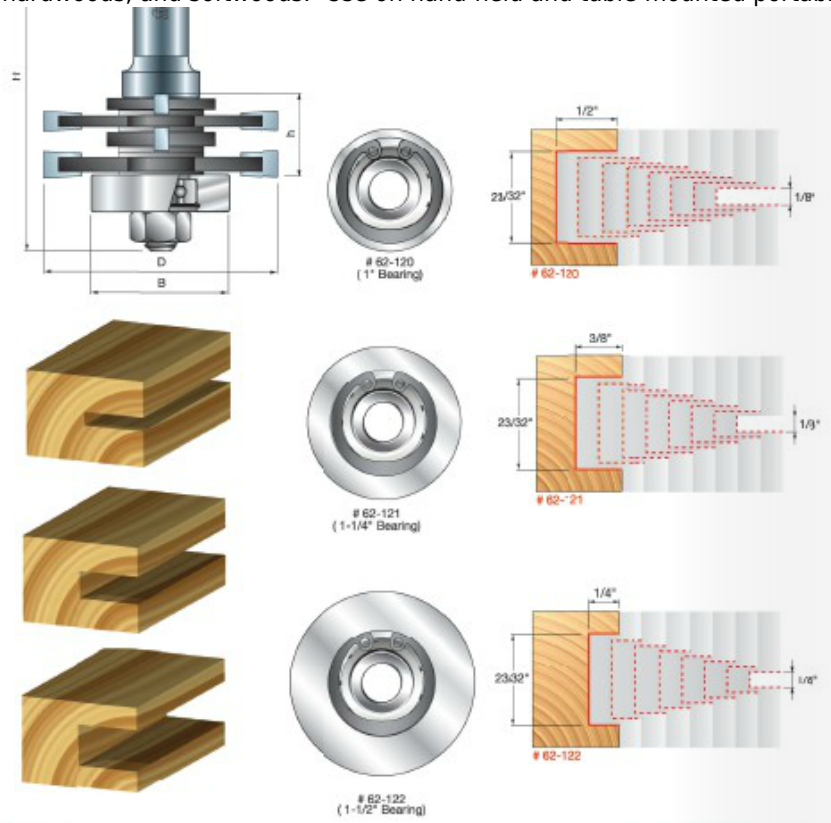

Freud Stacked Slotting Set

Thank you for shopping with us!

Application: Produces grooves 1/8" to 23/32" wide -By changing the bearings, this set will cut three different depths (1/4", 3/8", 1/2"). -Set includes Freud's slotting cutter arbor 60-202, 3 bearings, and 4 specially designed slotting cutters. -Cuts all composition materials, plywoods, hardwoods, and softwoods. -Use on hand-held and table-mounted portable routers.

Item #	Manufacturer	Diameter	Cut Depth	Cut Height, Length, or Width	Overall Length	Part Descp.	Shank	Bearing Size	Price
61-102	Freud Tools	2 in	N/A	1/8 in	3 1/4 in	Slotting Set	1/2 in		\$130.41
62-120	Freud Tools	N/A	1/2 in	N/A	N/A	Slotting Set Replacement Bearing	N/A	1 in	\$14.51
62-121	Freud Tools	N/A	3/8 in	N/A	N/A	Slotting Set Replacement Bearing	N/A	1 1/4 in	\$14.79
62-122	Freud Tools	N/A	1/4 in	N/A	N/A	Slotting Set Replacement Bearing	N/A	1 1/2 in	\$15.23
54-108	Freud Tools	2 in	N/A	1/8 in	N/A	Replacement Slotting Cutter	N/A	N/A	\$18.58