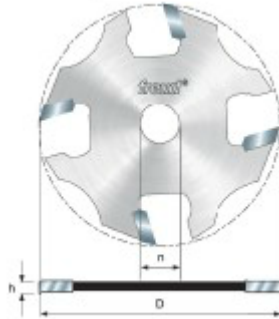

### Freud Four Wing Slotting Cutters

Thank you for shopping with us!

**Application:** Produces slots and grooves for T-moldings, spline joints, tongue & groove joints, and many other applications - Should be used with Freud's slotting cutter arbors [60-100](#) for 1/4" shanks, and [60-102](#) for 1/2" shanks. -Compatible with [62-108](#) bearing. -Cuts all composition materials, plywood, hardwoods, and softwoods. -Use on hand-held and table-mounted

portable routers.

| Item # | Manufacturer | Diameter | Bore    | Cut Height, Length, or Width | Wings | Price          |
|--------|--------------|----------|---------|------------------------------|-------|----------------|
| 58-100 | Freud Tools  | 2 in     | 5/16 in | 1/16 in                      | 4     | <b>\$28.17</b> |
| 58-106 | Freud Tools  | 2 in     | 5/16 in | 3/32 in                      | 4     | <b>\$28.17</b> |
| 58-108 | Freud Tools  | 2 in     | 5/16 in | 1/8 in                       | 4     | <b>\$28.17</b> |
| 58-110 | Freud Tools  | 2 in     | 5/16 in | 3/16 in                      | 4     | <b>\$28.17</b> |
| 58-112 | Freud Tools  | 2 in     | 5/16 in | 1/4 in                       | 4     | <b>\$28.17</b> |