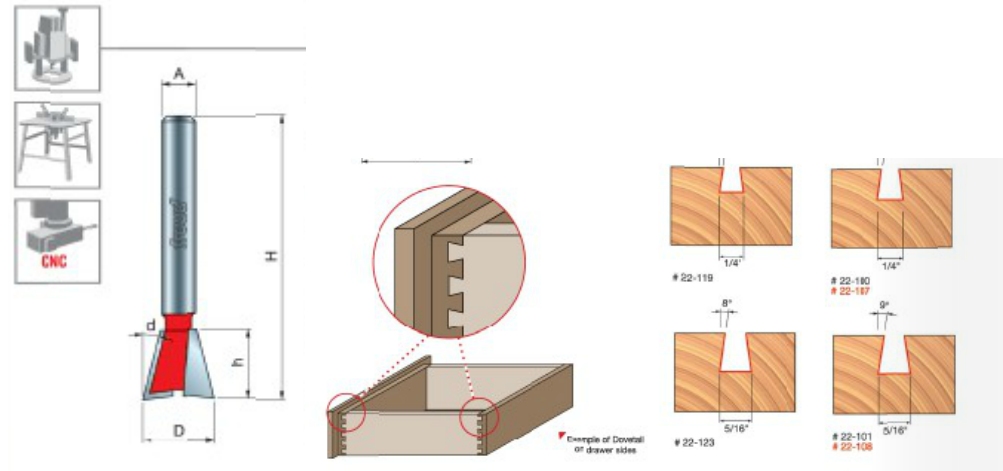

well as hand-held and table-mounted portable routers

Item #	Manufacturer	Diameter	Cut Height, Length, or Width	Overall Length	Shank	Angle	Price
22-100	Freud Tools	1/4 in	5/16 in	2 in	1/4 in	7 1/2 deg	\$18.75
22-101	Freud Tools	5/16 in	3/8 in	1 7/8 in	1/4 in	9 deg	\$18.75
22-102	Freud Tools	3/8 in	3/8 in	1 7/8 in	1/4 in	9 deg	\$19.46
22-103	Freud Tools	3/8 in	3/8 in	2 1/2 in	1/4 in	14 deg	\$19.81
22-104	Freud Tools	1/2 in	1/2 in	1 7/8 in	1/4 in	14 deg	\$18.75