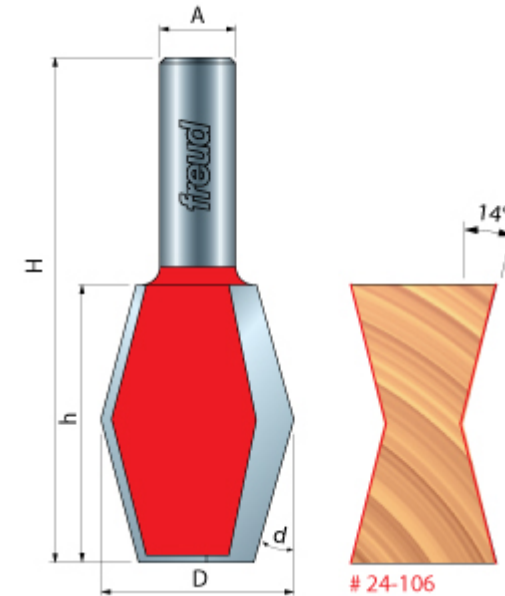

Edge of Arlington Saw & Tool, Inc.

124 South Collins
 Arlington, TX 76010
 Phone:817-461-7171 • Fax: 817-795-6651
 Toll Free: 888-461-7171
 Email: info@eoasaw.com
 Website: www.eoasaw.com

24-106

Freud Butterfly Spline Bit

Thank you for shopping with us!

Application: Sturdy, decorative design for exposed joints -This bit produces a strong, attractive method of joining wood. Use a 14-degree dovetail bit to produce the mating grooves. -Cuts all composition materials, plywoods, hardwoods, and softwoods. -Use on CNC and other

automatic routers as well as hand-held and table-mounted portable routers.

Item #	Manufacturer	Diameter	Cut Height, Length, or Width	Overall Length	Shank	Small Diameter	Angle	Price
24-106	Freud Tools	1 1/8 in	1 3/4 in	3 1/4 in	1/2 in	11/16 in	14 deg	\$56.68