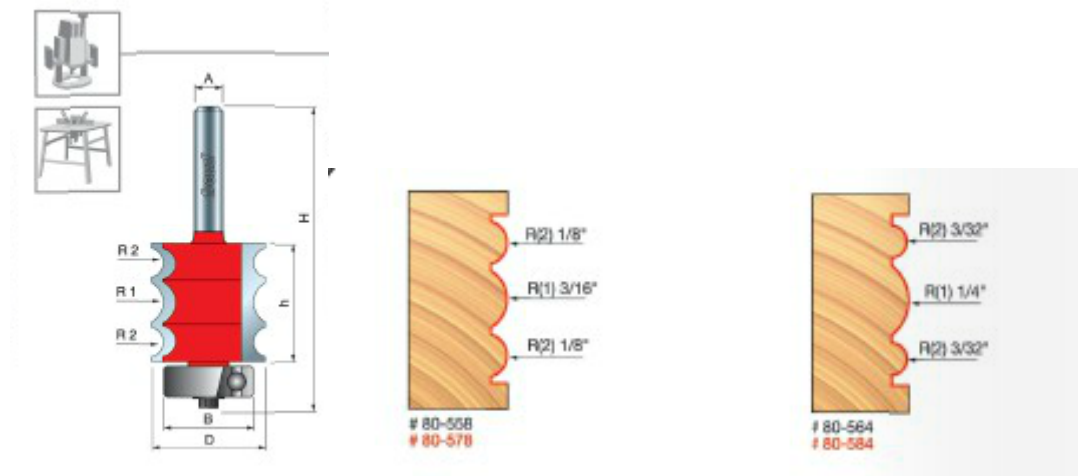

Item #	Manufacturer	Diameter	Cut Height, Length, or Width	Overall Length	R1/Radius	R2/Radius	Shank	Bearing Size	Price
80-558	Freud Tools	15/16 in	1 in	2 5/8 in	3/16 in	1/8 in	1/4 in	3/4 in	<b>\$57.84</b>