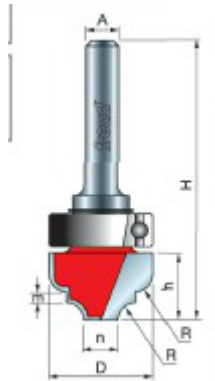

Freud Top Bearing Cove & Bead Groove Bits

Thank you for shopping with us!

Application: Template work, decorative edges, and elaborate grooves

-Create a traditional cove and bead profile that includes a flat bottom, creating the illusion of panel construction. These bits can also be used to create a decorative edge profile.

-Cuts all composition materials, plywoods, hardwoods, and softwoods.

-Use on hand-held and table-mounted portable routers.

Item #	Manufacturer	Diameter	Cut Height, Length, or Width	Minor Height	Overall Length	Radius	Shank	Small Diameter	Price
39-532	Freud Tools	3/4 in	31/64 in	5/64 in	2 3/16 in	1/8 in	1/4 in	1/4 in	\$39.50