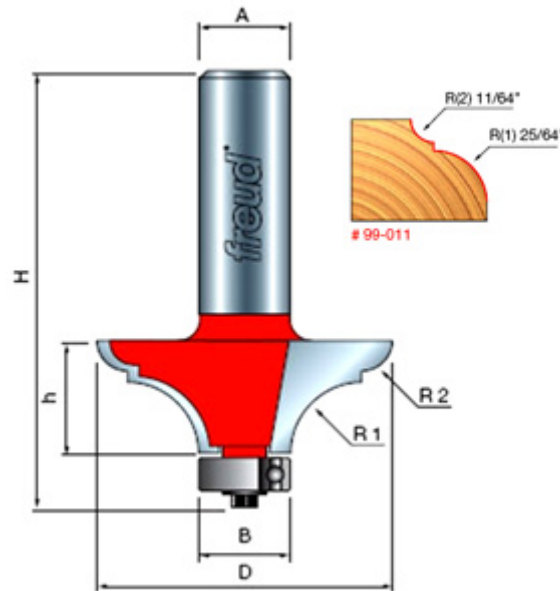

**Freud Table Top Edge Classical Bold Bit**

Thank you for shopping with us!

Application: Decorative edge for tables and desks -Designed with sharp curves to generate strong, uplifting edges -Creates a bold effect on furniture of all types -Cuts all composition materials, plywoods, hardwoods, and softwoods -Use on hand-held and table-mounted portable routers

Item #	Manufacturer	Diameter	Cut Height, Length, or Width	Overall Length	R1/Radius	R2/Radius	Shank Type	Bearing Size	Price
99-011	Freud Tools	1 5/8 in	5/8 in	2 1/2 in	25/64 in	11/64 in	1/2 in Quadra-Cut	1/2 in	<b>\$67.29</b>