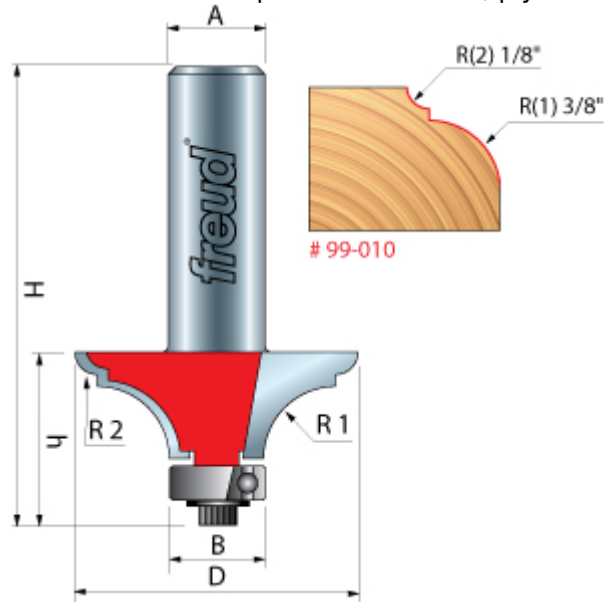

Thank you for shopping with us!

Application: Ornamental edge for tables and desks -Ideal for enhancing the beauty of the wood found in occasional and dining room tables -Cuts all composition materials, plywoods, hardwoods, and softwoods -Use on hand-held and table-mounted portable routers

Item #	Manufacturer	Diameter	Cut Height, Length, or Width	Overall Length	R1/Radius	R2/Radius	Shank	Type	Bearing Size	Price
99-010	Freud Tools	1 1/2 in	9/16 in	2 1/2 in	3/8 in	1/8 in	1/2 in	Quadra-Cut	5/8 in	\$67.29