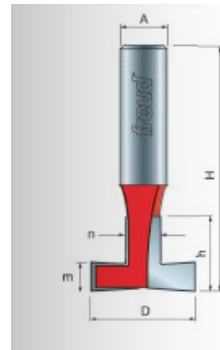

Freud T-Slotting Cutter Bits

Thank you for shopping with us!

Application: Slotted wall displays -Build your own sturdy, attractive, slotted wall to display items from garden tools and power tools to toys—hanging by a hook. -Cuts all composition materials, plywoods, hardwoods, and softwoods. -Use on CNC and other automatic routers as well as hand-held and table-mounted portable routers.

Item #	Manufacturer	Diameter	Cut Height, Length, or Width	Minor Height	Overall Length	Shank Small Diameter	Price
52-522	Freud Tools	1 1/8 in	13/16 in	5/16 in	2 1/2 in	1/2 in 3/8 in	\$48.18
52-524	Freud Tools	1 3/8 in	7/8 in	3/8 in	2 1/2 in	1/2 in 1/2 in	\$51.05