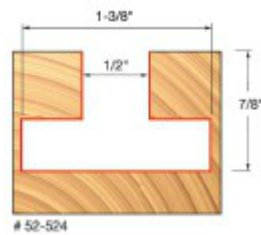

Freud T-Slotting Cutter Bits

Thank you for shopping with us!

Application: Slotted wall displays -Build your own sturdy, attractive, slotted wall to display items from garden tools and power tools to toys—hanging by a hook. -Cuts all composition materials, plywoods, hardwoods, and softwoods. -Use on CNC and other automatic routers as well as hand-held and table-mounted portable routers.

Item #	Manufacturer	Diameter	Cut Height, Length, or Width	Minor Height	Overall Length	Shank Small Diameter	Price
52-522	Freud Tools	1 1/8 in	13/16 in	5/16 in	2 1/2 in	1/2 in 3/8 in	\$48.18
52-524	Freud Tools	1 3/8 in	7/8 in	3/8 in	2 1/2 in	1/2 in 1/2 in	\$51.05