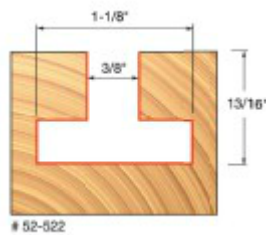

Freud T-Slotting Cutter Bits

Thank you for shopping with us!

Application: Slotted wall displays -Build your own sturdy, attractive, slotted wall to display items from garden tools and power tools to toys—hanging by a hook. -Cuts all composition materials, plywoods, hardwoods, and softwoods. -Use on CNC and other automatic routers as well as hand-held and table-mounted portable routers.

Item #	Manufacturer	Diameter	Cut Height, Length, or Width	Minor Height	Overall Length	Shank Small Diameter	Price
52-522	Freud Tools	1 1/8 in	13/16 in	5/16 in	2 1/2 in	1/2 in 3/8 in	\$48.18
52-524	Freud Tools	1 3/8 in	7/8 in	3/8 in	2 1/2 in	1/2 in 1/2 in	\$51.05