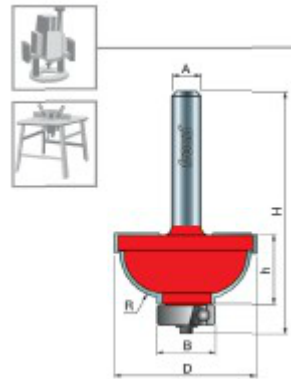

### Freud Cove & Fillet Bits

Thank you for shopping with us!

Application: Traditional design for furniture and millwork -This bit produces a smooth cove with a small fillet at the top, a profile found in many traditional pieces of furniture and millwork. -By simply raising the bit, you can create a standard cove profile. -Use on hand-held and table-mounted portable routers.

# 38-270  
# 38-280

# 30-202  
# 38-282

Item #	Manufacturer	Diameter	Cut Height, Length, or Width	Overall Length	Radius	Shank	Bearing Size	Price
30-202	Freud Tools	1 1/4 in	19/32 in	2 3/16 in	5/16 in	1/4 in	1/2 in	<b>\$41.98</b>
38-270	Freud Tools	1 1/8 in	1/2 in	2 3/16 in	3/16 in	1/4 in	1/2 in	<b>\$34.74</b>
38-280	Freud Tools	1 1/8 in	1/2 in	2 1/2 in	3/16 in	1/2 in	1/2 in	<b>\$30.84</b>
38-282	Freud Tools	1 1/4 in	19/32 in	2 1/2 in	5/16 in	1/2 in	1/2 in	<b>\$36.48</b>