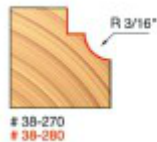

38-270
38-280